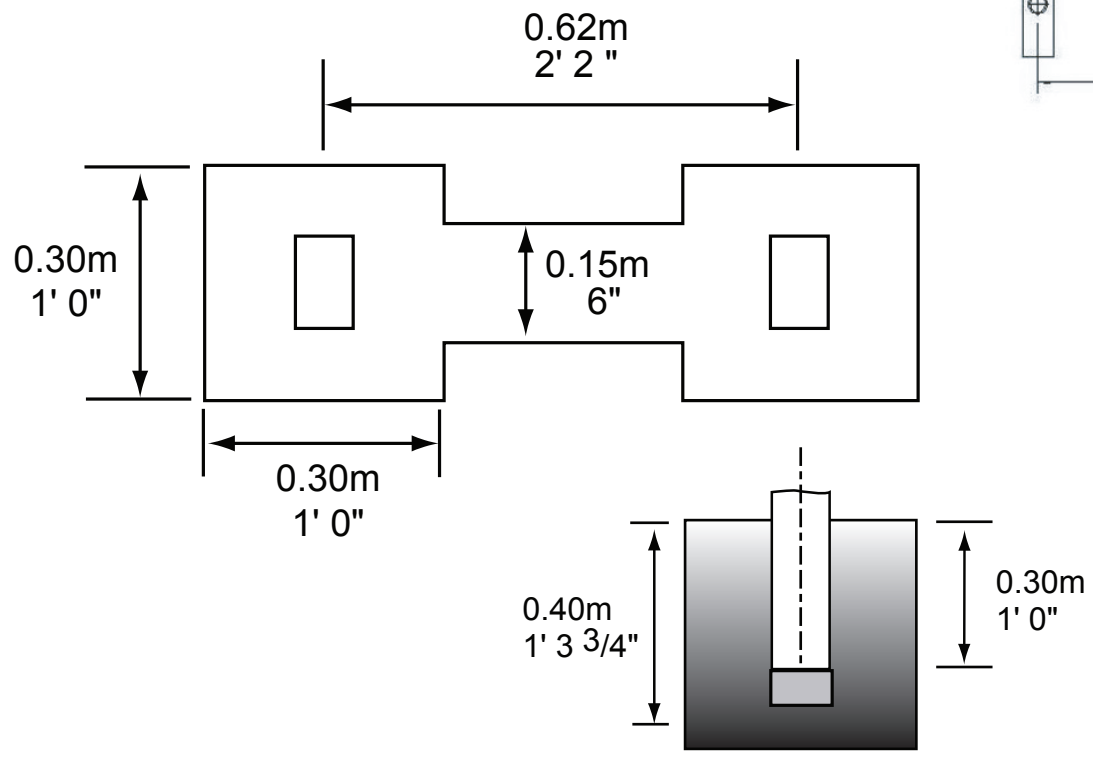

## Installation Measurements

### Weight

Net Weight	23.0 kgs.	50.7 lbs.
Ship Weight	25.0 kgs.	55.1 lbs.

### Dimensions (installed)

Length	1.27 m.	4' 2"
Width	0.7 m.	2' 3 1/2"
Height	0.6 m.	1' 11 1/2"