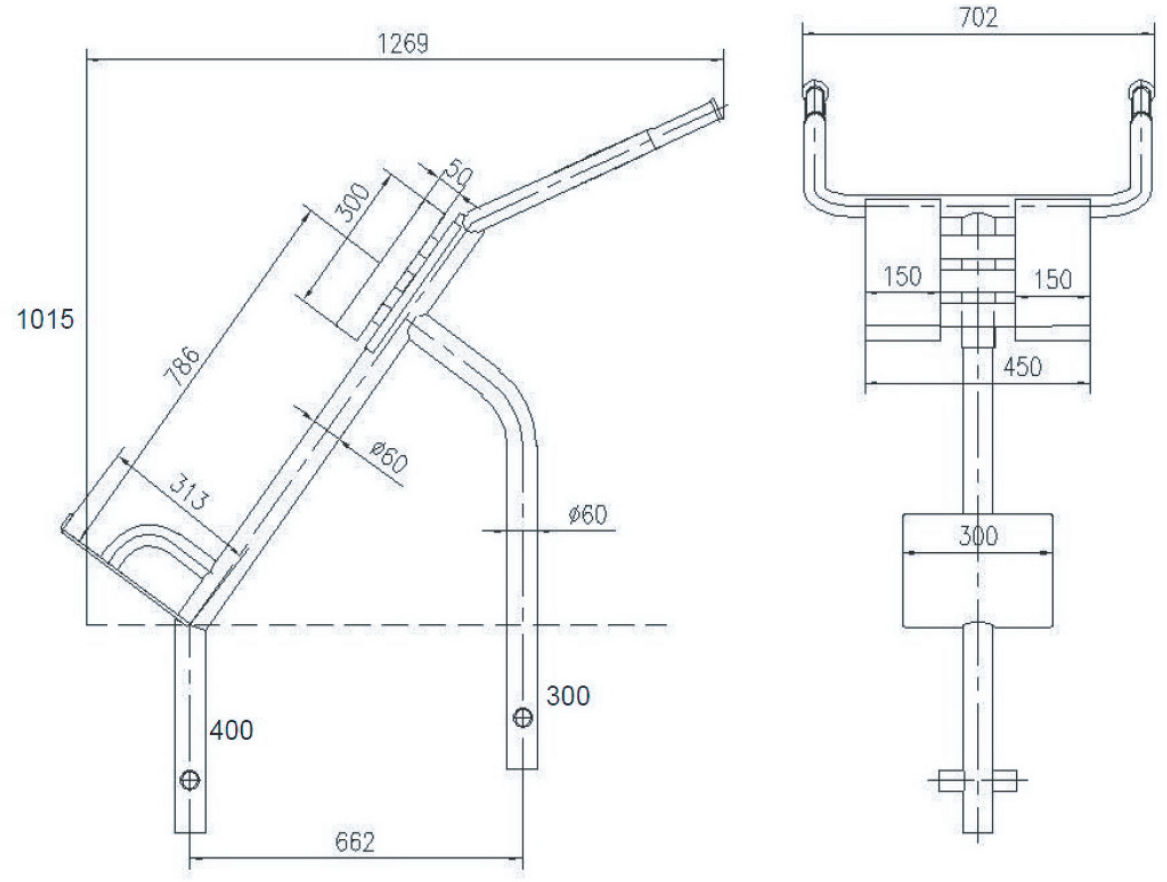

## Installation Measurements

### Weight

Net Weight	23.0 kgs.	50.7 lbs.
Ship Weight	25.0 kgs.	55.1 lbs.

### Dimensions (installed)

Length	1.27 m.	4' 2"
Width	0.7 m.	2' 3 1/2"
Height	0.6 m.	1' 11 1/2"